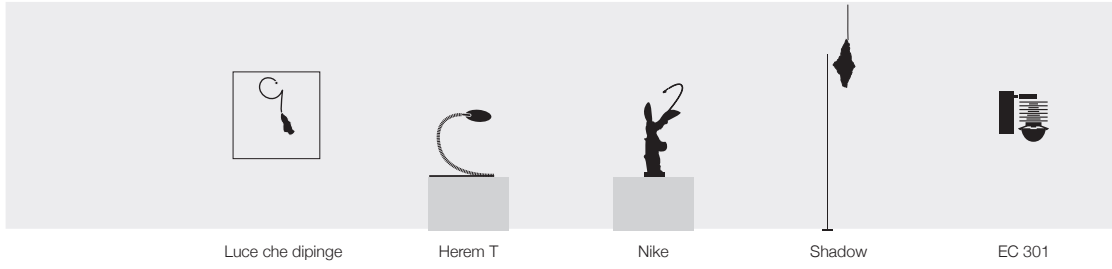

Miracolo / table candle holder

MRBR / brass / 1x candle (included)	€	195,00

CicloItalia T / table lamp / 110-240V

CIBR / brass base and structure / 1x5W COB LED / dimmer included	€	1.210,00

CicloItalia F / standing lamp / 240V (110V version available on request)

CIFBR / black base / brass structure / 1x5W COB LED / dimmer included	€	1.380,00

Lola T / table lamp / 110-240V

LBR / brass structure / copper stick / 3x1W LED / dimmer included	€	890,00

Lola F / standing lamp / 240V (110V version available on request)

LFBR / brass structure / copper stick / 3x1W LED / dimmer included	€	1.060,00

Luce che dipinge / wall lamp / 240V (110V version available on request)

LD5L / white canvas 50x50 cm / 1xG4 max 1W LED bulb	€	995,00

Herem T / USB table lamp / plug driver 110-240V with EU plug

HRT / brass flex and shade / 1x2,8W LED board / touch-less dimmer	€	475,00

Nike / table lamp / 110V or 240V*

NKL / white statue / nickel flex / 1x1W LED / dimmer included	€	1.275,00

*Available with EU plug only or with interchangeable plugs

Shadow / standing lamp with net / 110-240V

SW / black structure / brass net / 1x1W LED / dimmer included	€	1.025,00

EC 301 / wall or ceiling lamp / 220-240V

EC301JB / black structure and base / brass joint and lens holder / 1x5W COB LED	€	395,00

EC301JW / white structure and base / brass joint and lens holder / 1x5W COB LED	€	395,00

CicloItalia Flex C6 / ceiling/pendant lamp / 240V (110V available on request)

CIC6B / black/brass flex / 6xGU5.3 7,5W 3.000K LED bulb / Triac/IGBT dimmable	€	3.200,00

CIC6W / white/brass flex / 6xGU5.3 7,5W 3.000K LED bulb / Triac/IGBT dimmable	€	3.200,00

CicloItalia Flex W1 / wall lamp / 240V (110V available on request)

CIW1B / black/brass flex / 1xGU5.3 7,5W 3.000K LED bulb / on/off switch included	€	675,00

CIW1W / white/brass flex / 1xGU5.3 7,5W 3.000K LED bulb / on/off switch included	€	675,00