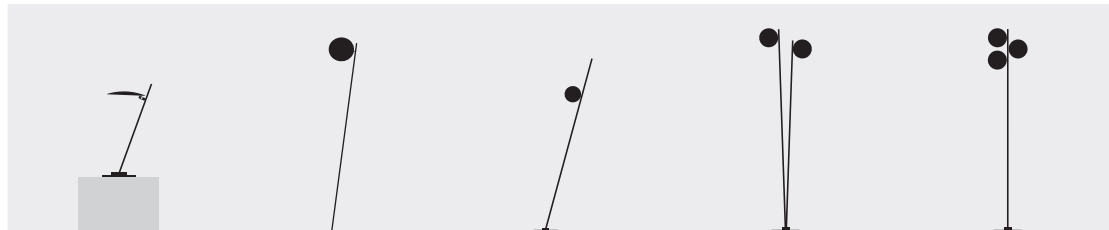

Lederam T1   Lederam F0   Lederam F1   Lederam F2   Lederam F3

Lederam Manta S1 / pendant lamp / 110V (available with 14W LED module) or 240V

LS13 / shade black/gold / black rod / gold disc / 1x17W LED module	€	910,00
LS14 / shade black/copper / black rod / copper disc / 1x17W LED module	€	910,00
LS15 / shade white/white / gold rod / white disc / 1x17W LED module	€	810,00
LS16 / shade white/gold / satin rod / white disc / 1x17W LED module	€	910,00
LS18 / shade white/white / satin rod / white disc / 1x17W LED module	€	810,00
LS110 / shade white/white / white rod / white disc / 1x17W LED module	€	810,00

Lederam Manta S2 / pendant lamp / 110V (available with 14W LED module) or 240V

LS23 / shade black/gold / black rods / gold discs / 2x17W LED module	€	2.155,00
LS24 / shade black/copper / black rods / copper discs / 2x17W LED module	€	2.155,00
LS25 / shade white/white / gold rods / white discs / 2x17W LED module	€	2.005,00
LS26 / shade white/gold / satin rods / white discs / 2x17W LED module	€	2.155,00
LS28 / shade white/white / satin rods / white discs / 2x17W LED module	€	2.005,00

Lederam C150 / ceiling lamp / 110V (available with 14W LED module) or 240V

LC1503 / shade Ø 50 cm black/gold / black rod / gold disc / 1x17W LED module	€	635,00
LC1504 / shade Ø 50 cm black/copper / black rod / copper disc / 1x17W LED module	€	635,00
LC1505 / shade Ø 50 cm white/white / gold rod / white disc / 1x17W LED module	€	535,00
LC1506 / shade Ø 50 cm white/gold / satin rod / white disc / 1x17W LED module	€	635,00
LC1508 / shade Ø 50 cm white/white / satin rod / white disc / 1x17W LED module	€	535,00
LC15010 / shade Ø 50 cm white/white / white rod / white disc / 1x17W LED module	€	535,00

Lederam C180 / ceiling lamp / 110V (available with 1x30W COB LED) or 240V

LC1803 / shade Ø 80 cm black/gold / black rod / gold disc / 1x25W LED module	€	915,00
LC1804 / shade Ø 80 cm black/copper / black rod / copper disc / 1x25W LED module	€	915,00
LC1805 / shade Ø 80 cm white/white / gold rod / white disc / 1x25W LED module	€	765,00
LC1806 / shade Ø 80 cm white/gold / satin rod / white disc / 1x25W LED module	€	915,00
LC1808 / shade Ø 80 cm white/white / satin rod / white disc / 1x25W LED module	€	765,00
LC18010 / shade Ø 80 cm white/white / white rod / white disc / 1x25W LED module	€	765,00

Lederam Manta CWS1 / ceiling or wall lamp / 110V (available with 14W LED module) or 240V

LCWS13 / shade black/gold / black rod / gold disc / 1x17W LED module	€	850,00
LCWS14 / shade black/copper / black rod / copper disc / 1x17W LED module	€	850,00
LCWS15 / shade white/white / gold rod / white disc / 1x17W LED module	€	750,00
LCWS16 / shade white/gold / satin rod / white disc / 1x17W LED module	€	850,00
LCWS18 / shade white/white / satin rod / white disc / 1x17W LED module	€	750,00
LCWS110 / shade white/white / white rod / white disc / 1x17W LED module	€	750,00

Lederam C2 / ceiling lamp / 110V (available with 14W LED module) or 240V