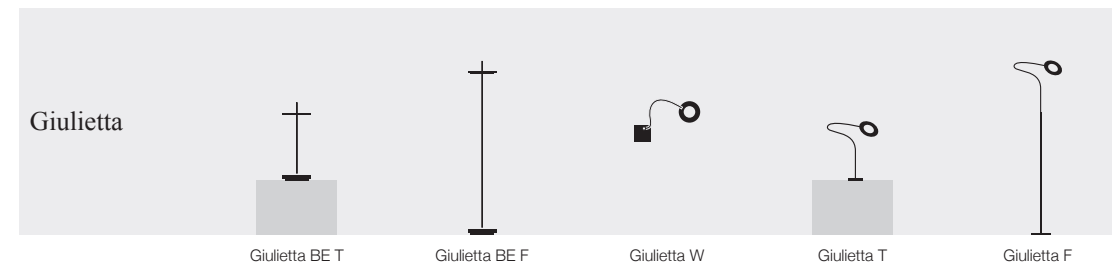

Giulietta BE T / battery table lamp / plug driver 110-240V with EU plug

GBB / black hoop / 1x2,6W LED board / touch dimming	€	635,00
GBBR / vintage brass hoop / 1x2,6W LED board / touch dimming	€	735,00

Giulietta BE F / battery standing lamp / plug driver 110-240V with EU plug

GBFB / black hoop / 1x2,6W LED board / touch dimming	€	785,00
GBFBR / vintage brass hoop / 1x2,6W LED board / touch dimming	€	885,00

Giulietta W / wall lamp / 110V or 240V

GPB / black hoop / 1x2,6W LED board / touch-less dimming	€	470,00
GPNC / nickel hoop / 1x2,6W LED board / touch-less dimming	€	485,00

Giulietta T / USB table lamp / plug driver 110-240V with EU plug

GB / black hoop / 1x2,6W LED board / touch-less dimming	€	480,00
GNC / nickel hoop / 1x2,6W LED board / touch-less dimming	€	495,00

Giulietta F / USB standing lamp / plug driver 110-240V with EU plug

GFB / black hoop / 1x2,6W LED board / touch-less dimming	€	915,00
GFNC / nickel hoop / 1x2,6W LED board / touch-less dimming	€	930,00