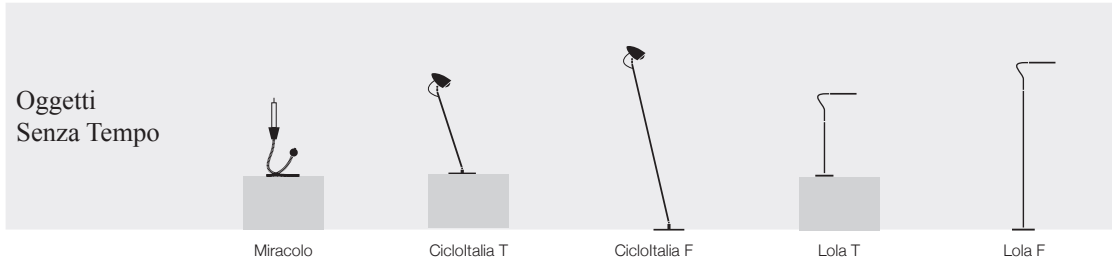

Miracolo / table candle holder

MRBR / brass / 1x candle (included)	€	195,00

CicloItalia T / table lamp / 110-240V

CIBR / brass base and structure / 1x5W COB LED / dimmer included	€	1.210,00

CicloItalia F / standing lamp / 240V (110V version available on request)

CIFBR / black base / brass structure / 1x5W COB LED / dimmer included	€	1.380,00

Lola T / table lamp / 110-240V

LBR / brass structure / copper stick / 3x1W LED / dimmer included	€	890,00

Lola F / standing lamp / 240V (110V version available on request)

LFBR / brass structure / copper stick / 3x1W LED / dimmer included	€	1.060,00

Luce che dipinge / wall lamp / 240V (110V version available on request)

LD5L / white canvas 50x50 cm / 1xG4 max 1W LED bulb	€	995,00

Herem T / USB table lamp / plug driver 110-240V with EU plug

HRT / brass flex and shade / 1x2,8W LED board / touch-less dimmer	€	475,00

Nike / table lamp / 110V or 240V*

NKL / white statue / nickel flex / 1x1W LED / dimmer included	€	1.275,00

*Available with EU plug only or with interchangeable plugs

Shadow / standing lamp with net / 110-240V

SW / black structure / brass net / 1x1W LED / dimmer included	€	1.025,00

EC 301 / wall or ceiling lamp / 220-240V

EC301JB / black structure and base / brass joint and lens holder / 1x5W COB LED	€	395,00

EC301JW / white structure and base / brass joint and lens holder / 1x5W COB LED	€	395,00

CicloItalia Flex C6 / ceiling/pendant lamp / 240V (110V available on request)

CIC6B / black/brass flex / 6xGU5.3 7,5W 3.000K LED bulb / Triac/IGBT dimmable	€	3.200,00

CIC6W / white/brass flex / 6xGU5.3 7,5W 3.000K LED bulb / Triac/IGBT dimmable	€	3.200,00

CicloItalia Flex W1 / wall lamp / 240V (110V available on request)

CIW1B / black/brass flex / 1xGU5.3 7,5W 3.000K LED bulb / on/off switch included	€	675,00

CIW1W / white/brass flex / 1xGU5.3 7,5W 3.000K LED bulb / on/off switch included	€	675,00