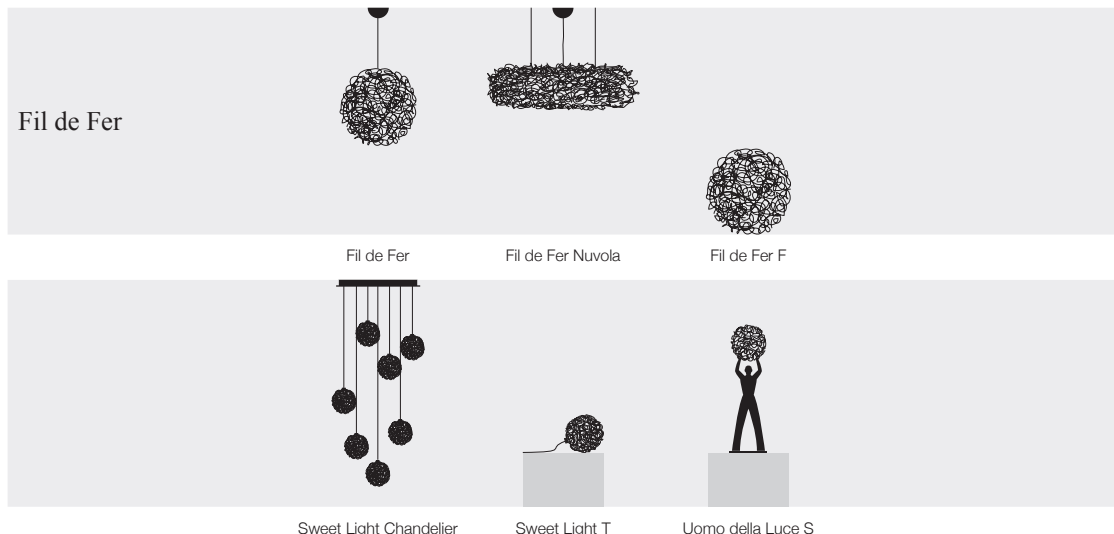

Fil de Fer / pendant lamp / 110V (not dimmable) or 240V

F5SL / Ø 50 cm aluminium / 12xG4 max 1W 12V DC LED bulb / Triac dimmable	€	1.550,00
F5SLG / Ø 50 cm gold / 12xG4 max 1W 12V DC LED bulb / Triac dimmable	€	1.790,00
F7SL / Ø 70 cm aluminium / 18xG4 max 1W 12V DC LED bulb / Triac dimmable	€	1.950,00
F7SLG / Ø 70 cm gold / 18xG4 max 1W 12V DC LED bulb / Triac dimmable	€	2.310,00
F10SL / Ø 100 cm aluminium / 24xG4 max 1W 12V DC LED bulb / Triac dimmable	€	2.545,00
F10SLG / Ø 100 cm gold / 24xG4 max 1W 12V DC LED bulb / Triac dimmable	€	3.075,00

Fil de Fer Nuvola / pendant lamp / 110V* or 240V

FNVAL / mod. A / 120x50x35 cm aluminium / 24xG4 max 1W 12V DC LED bulb / Triac dimmable	€	2.905,00
FNVEL / mod. E / 200x80x50 cm aluminium / 36xG4 max 1W 12V DC LED bulb / Triac dimmable	€	4.215,00
FNVFL / mod. F / 240x140x50 cm aluminium / 44xG4 max 1W 12V DC LED bulb / Triac dimmable	€	5.235,00

*mod. A 110V available with not dimmable driver

Further dimensions and gold finish available.

Fil de Fer F / floor lamp / 110-240V

F3L / Ø 30 cm aluminium / 8xG4 max 1W 12V DC LED bulb / dimmer included	€	1.135,00
F3LG / Ø 30 cm gold / 8xG4 max 1W 12V DC LED bulb / dimmer included	€	1.245,00
F5L / Ø 50 cm aluminium / 10xG4 max 1W 12V DC LED bulb / dimmer included	€	1.550,00
F5LG / Ø 50 cm gold / 10xG4 max 1W 12V DC LED bulb / dimmer included	€	1.790,00
F7L / Ø 70 cm aluminium / 15xG4 max 1W 12V DC LED bulb / dimmer included	€	1.950,00
F7LG / Ø 70 cm gold / 15xG4 max 1W 12V DC LED bulb / dimmer included	€	2.310,00
F10L / Ø 100 cm aluminium / 20xG4 max 1W 12V DC LED bulb / dimmer included	€	2.545,00
F10LG / Ø 100 cm gold / 20xG4 max 1W 12V DC LED bulb / dimmer included	€	3.075,00

Sweet Light Chandelier / pendant lamp / 240V (110V version available on request)

SL= Sweet Light Ø 10 cm aluminium with jack

CSL3QL / 3xSL / satin steel base 30x30 cm / 3xG4 max 1W 12V DC LED bulb / not dimmable	€	900,00
CSL5QL / 5xSL / satin steel base 30x30 cm / 5xG4 max 1W 12V DC LED bulb / Triac dimmable	€	1.500,00
CSL7CL / 7xSL / satin steel base Ø 40 cm / 7xG4 max 1W 12V DC LED bulb / Triac dimmable	€	2.100,00
CSL7QL / 7xSL / satin steel base 60x60 cm / 7xG4 max 1W 12V DC LED bulb / Triac dimmable	€	2.100,00
CSL10CL / 10xSL / satin steel base Ø 78 cm / 10xG4 max 1W 12V DC LED bulb / Triac dimmable	€	3.000,00
CSL15QL / 15xSL / satin steel base 60x60 cm / 15xG4 max 1W 12V DC LED bulb / Triac dimmable	€	4.500,00
CSL20CL / 20xSL / satin steel base Ø 78 cm / 20xG4 max 1W 12V DC LED bulb / Triac dimmable	€	6.000,00
CSL35CL / 35xSL / satin steel base Ø 78 cm / 35xG4 max 1W 12V DC LED bulb / Triac dimmable	€	10.500,00

For further models see also PostKrisi/Sweet Light Chandelier page 25

Sweet Light T / table lamp / 110-240V

SLL / Ø 10 cm aluminium / 1xG4 max 1W 12V DC LED bulb / touch-dimming	€	295,00
SLLBR / Ø 10 cm brass / 1xG4 max 1W 12V DC LED bulb / touch-dimming	€	300,00
SLLS / Ø 10 cm silver / 1xG4 max 1W 12V DC LED bulb / touch-dimming	€	340,00

Uomo della Luce S / table lamp / 110-240V

USL / rough iron structure / sphere Ø 10 cm aluminium / 1xG4 max 1W 12V DC LED bulb / dimmer incl.	€	750,00