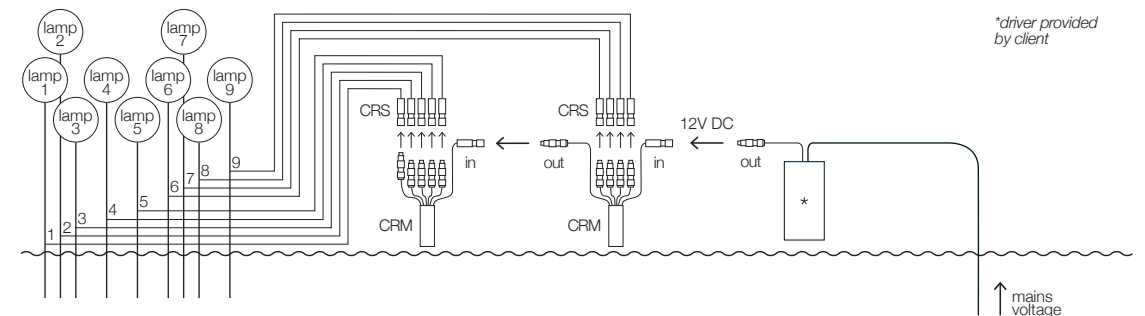

* driver provided by client