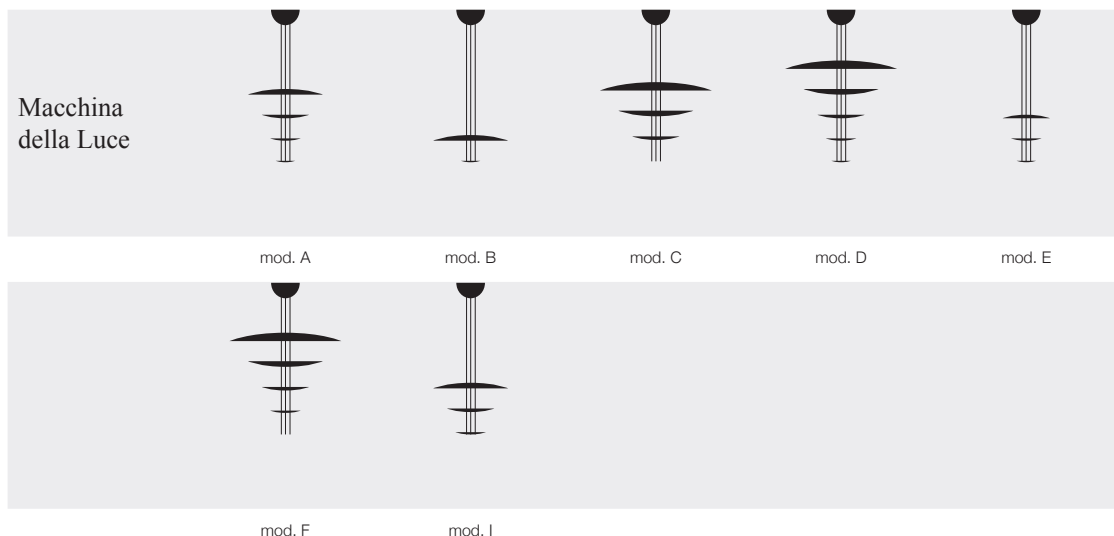

Standard rods height 145 cm to be cut to size; rods 300 cm available on request.

Macchina della Luce mod. A / pendant lamp / 110V or 240V

MALG / discs Ø 80-50-30-18 cm / gold / 7x6W LED board / Triac dimmable	€	2.305,00
MALS / discs Ø 80-50-30-18 cm / silver / 7x6W LED board / Triac dimmable	€	2.305,00
MALC / discs Ø 80-50-30-18 cm / copper / 7x6W LED board / Triac dimmable	€	2.305,00

Macchina della Luce mod. B / pendant lamp / 110V or 240V

MBLG / discs Ø 80-18 cm / gold / 2x6W LED board / Triac dimmable	€	1.565,00
MBLS / discs Ø 80-18 cm / silver / 2x6W LED board / Triac dimmable	€	1.565,00
MBLC / discs Ø 80-18 cm / copper / 2x6W LED board / Triac dimmable	€	1.565,00

Macchina della Luce mod. C / pendant lamp / 110V or 240V

MCLG / discs Ø 120 (flying leaf)-80-50 cm / gold / 7x6W LED board / Triac dimmable	€	3.030,00
MCLS / discs Ø 120 (flying leaf)-80-50 cm / silver / 7x6W LED board / Triac dimmable	€	3.030,00
MCLC / discs Ø 120 (flying leaf)-80-50 cm / copper / 7x6W LED board / Triac dimmable	€	3.030,00

Macchina della Luce mod. D / pendant lamp / 240V (110V version available on request)

MDLG / discs Ø 120 (flying leaf)-80-50-30-18 cm / gold / 10x6W LED board / Triac dimmable	€	3.460,00
MDLS / discs Ø 120 (flying leaf)-80-50-30-18 cm / silver / 10x6W LED board / Triac dimmable	€	3.460,00
MDLC / discs Ø 120 (flying leaf)-80-50-30-18 cm / copper / 10x6W LED board / Triac dimmable	€	3.460,00

Macchina della Luce mod. E / pendant lamp / 110V or 240V

MELG / discs Ø 50-30-18 cm / gold / 4x6W LED board / Triac dimmable	€	1.535,00
MELS / discs Ø 50-30-18 cm / silver / 4x6W LED board / Triac dimmable	€	1.535,00
MELC / discs Ø 50-30-18 cm / copper / 4x6W LED board / Triac dimmable	€	1.535,00

Macchina della Luce mod. F / pendant lamp / 240V (110V version available on request)

MFLG / discs Ø 120 (flying leaf)-80-50-30 cm / gold / 9x6W LED board / Triac dimmable	€	3.310,00
MFLS / discs Ø 120 (flying leaf)-80-50-30 cm / silver / 9x6W LED board / Triac dimmable	€	3.310,00
MFLC / discs Ø 120 (flying leaf)-80-50-30 cm / copper / 9x6W LED board / Triac dimmable	€	3.310,00

Macchina della Luce mod. I / pendant lamp / 110V or 240V

MILG / discs Ø 80-50-30 cm / gold / 5x6W LED board / Triac dimmable	€	1.990,00
MILS / discs Ø 80-50-30 cm / silver / 5x6W LED board / Triac dimmable	€	1.990,00
MILC / discs Ø 80-50-30 cm / copper / 5x6W LED board / Triac dimmable	€	1.990,00

notes