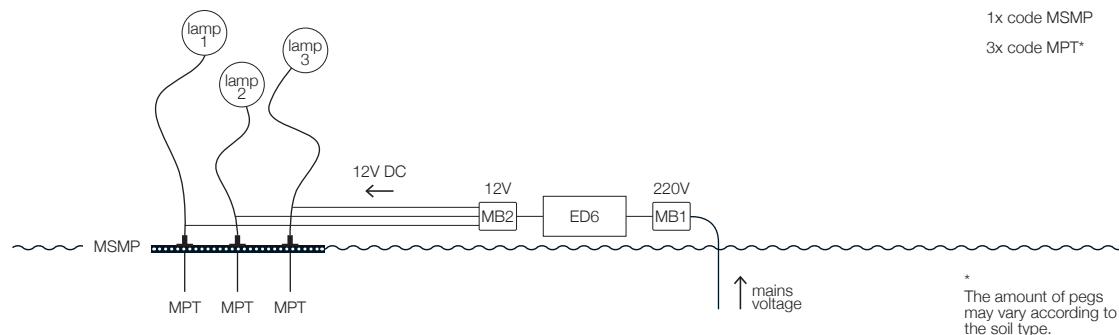

* The amount of pegs may vary according to the soil type.

Installation suggestions for Outdoor / GEL BOX system and QUICK CONNECTORS system

4	Connection type	For models	Power supply	Access. applied
	GEL BOX system (with well)	More (MR70/MR100/MR130)	provided by client	1x code MB2 1x code MSPT 3x code MPT