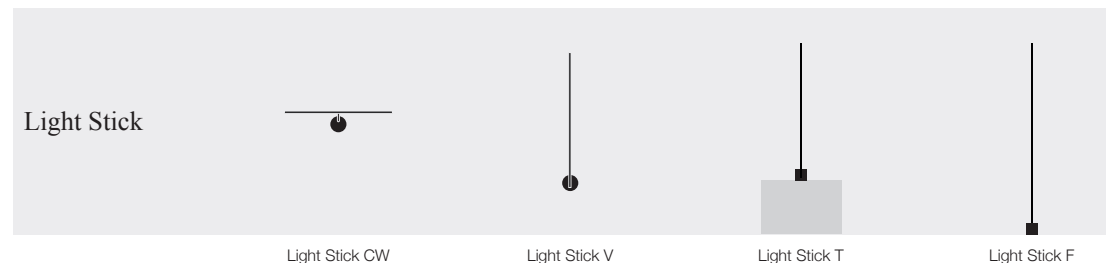

Light Stick CW 4 / 6 / 8 / wall or ceiling lamp / 110V (not dimmable) or 240V

LSP4 / nickel rod and base / 4x1W LED / IGBT/Triac dimmable	€	695,00
LSP4G / satin gold rod and base / 4x1W LED / IGBT/Triac dimmable	€	795,00
LSP6 / nickel rod and base / 6x1W LED / IGBT/Triac dimmable	€	860,00
LSP6G / satin gold rod and base / 6x1W LED / IGBT/Triac dimmable	€	980,00
LSP8 / nickel rod and base / 8x1W LED / IGBT/Triac dimmable*	€	1.025,00
LSP8G / satin gold rod and base / 8x1W LED / IGBT/Triac dimmable*	€	1.165,00

*110V version available on request

Light Stick V / wall lamp / 110V (not dimmable) or 240V

LSPV6 / nickel vertical rod and base / 6x1W LED / IGBT/Triac dimmable	€	860,00
LSPV6G / satin gold vertical rod and base / 6x1W LED / IGBT/Triac dimmable	€	980,00

Light Stick T / table lamp / 110-240V

LS6 / nickel rod / 6x1W LED / dimmer included	€	865,00
LS6G / satin gold rod / 6x1W LED / dimmer included	€	985,00

Light Stick F / standing lamp / 110-240V

LSF10B / black rod / 10x1W LED / dimmer included	€	1.120,00
LSF10 / nickel rod / 10x1W LED / dimmer included	€	1.365,00
LSF10G / satin gold rod / 10x1W LED / dimmer included	€	1.545,00