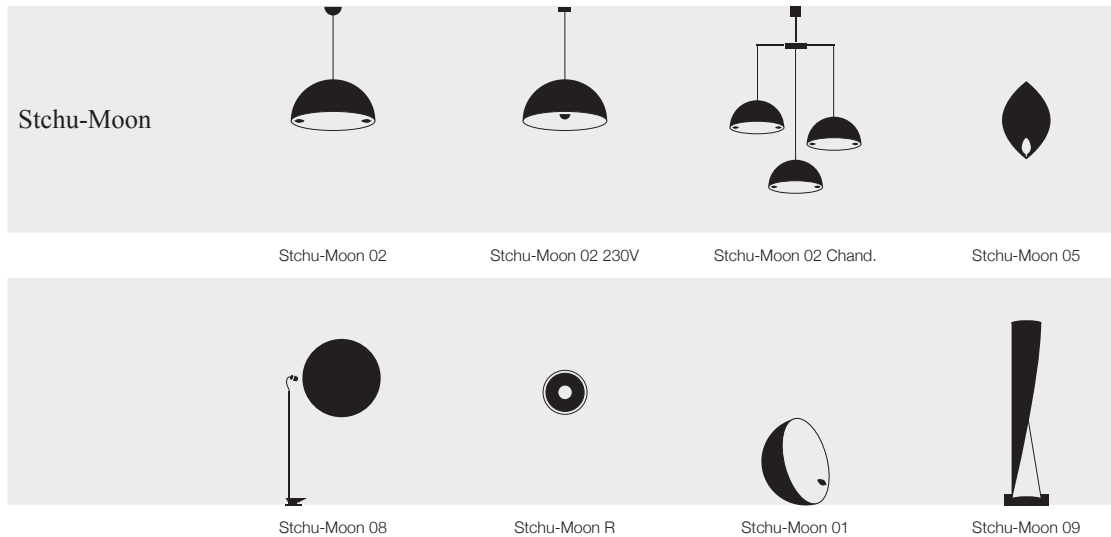

Stchu-Moon 02 - 40/60 / pendant lamp / 240V (110V version available on request)

SM24LS / Ø 40 cm black/silver / 2x4W LED board / Triac dimmable	€	1.115,00
SM24LG / Ø 40 cm black/gold / 2x4W LED board / Triac dimmable	€	1.115,00
SM24LC / Ø 40 cm black/copper / 2x4W LED board / Triac dimmable	€	1.115,00
SM26LS / Ø 60 cm black/silver / 2x4W LED board / Triac dimmable	€	1.355,00
SM26LG / Ø 60 cm black/gold / 2x4W LED board / Triac dimmable	€	1.355,00
SM26LC / Ø 60 cm black/copper / 2x4W LED board / Triac dimmable	€	1.355,00

Stchu-Moon 02 - 80/100 / pendant lamp / 240V (110V version available on request)

SM28LS / Ø 80 cm black/silver / 4x4W LED board / Triac dimmable	€	1.725,00
SM28LG / Ø 80 cm black/gold / 4x4W LED board / Triac dimmable	€	1.725,00
SM28LC / Ø 80 cm black/copper / 4x4W LED board / Triac dimmable	€	1.725,00
SM210LS / Ø 100 cm black/silver / 4x4W LED board / Triac dimmable	€	2.545,00
SM210LG / Ø 100 cm black/gold / 4x4W LED board / Triac dimmable	€	2.545,00
SM210LC / Ø 100 cm black/copper / 4x4W LED board / Triac dimmable	€	2.545,00

Stchu-Moon 02 230V - 40/60 / pendant lamp / 110V (bulb not supplied) - 240V

SM24230LS / Ø 40 cm black/silver / 1xE27 8W LED bulb with silver crown	€	705,00
SM24230LG / Ø 40 cm black/gold / 1xE27 8W LED bulb with silver crown	€	705,00
SM24230LC / Ø 40 cm black/copper / 1xE27 8W LED bulb with silver crown	€	705,00
SM26230LS / Ø 60 cm black/silver / 1xE27 8W LED bulb with silver crown	€	945,00
SM26230LG / Ø 60 cm black/gold / 1xE27 8W LED bulb with silver crown	€	945,00
SM26230LC / Ø 60 cm black/copper / 1xE27 8W LED bulb with silver crown	€	945,00

Stchu-Moon 02 230V - 80/100 / pendant lamp / 110V (bulbs not supplied) - 240V

SM28230LS / Ø 80 cm black/silver / 3xE27 8W LED bulb with silver crown	€	1.380,00
SM28230LG / Ø 80 cm black/gold / 3xE27 8W LED bulb with silver crown	€	1.380,00
SM28230LC / Ø 80 cm black/copper / 3xE27 8W LED bulb with silver crown	€	1.380,00
SM210230LS / Ø 100 cm black/silver / 3xE27 8W LED bulb with silver crown	€	1.740,00
SM210230LG / Ø 100 cm black/gold / 3xE27 8W LED bulb with silver crown	€	1.740,00
SM210230LC / Ø 100 cm black/copper / 3xE27 8W LED bulb with silver crown	€	1.740,00

Stchu-Moon 02 Chandelier / pendant lamp / 240V (110V version available on request)

SM234LS / 3xØ 40 cm black/silver / H max 190 cm / 6x4W LED board / Triac dimmable	€	3.135,00
SM234LG / 3xØ 40 cm black/gold / H max 190 cm / 6x4W LED board / Triac dimmable	€	3.135,00
SM234LC / 3xØ 40 cm black/copper / H max 190 cm / 6x4W LED board / Triac dimmable	€	3.135,00
SM236LS / 3xØ 60 cm black/silver / H max 200 cm / 6x4W LED board / Triac dimmable	€	3.855,00
SM236LG / 3xØ 60 cm black/gold / H max 200 cm / 6x4W LED board / Triac dimmable	€	3.855,00
SM236LC / 3xØ 60 cm black/copper / H max 200 cm / 6x4W LED board / Triac dimmable	€	3.855,00

Stchu-Moon 05 / wall lamp / 240V (110V version available on request)

SM5LS / ext. white/silver / 1x4W LED board / Triac dimmable	€	625,00
SM5LG / ext. white/gold / 1x4W LED board / Triac dimmable	€	625,00
SM5LC / ext. white/copper / 1x4W LED board / Triac dimmable	€	625,00