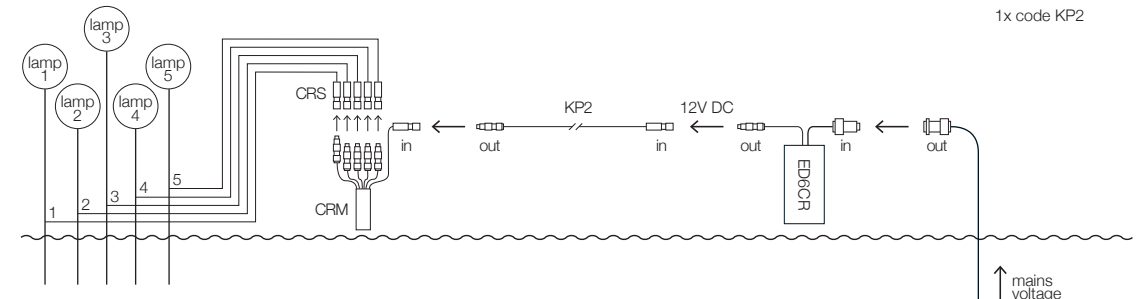

6	Connection type	For models	Power supply	Access. applied
	QUICK CONNECTORS system	Syphasera/Syphasfera/Syphaduepassi/More		2x code CRM 9x code CRS