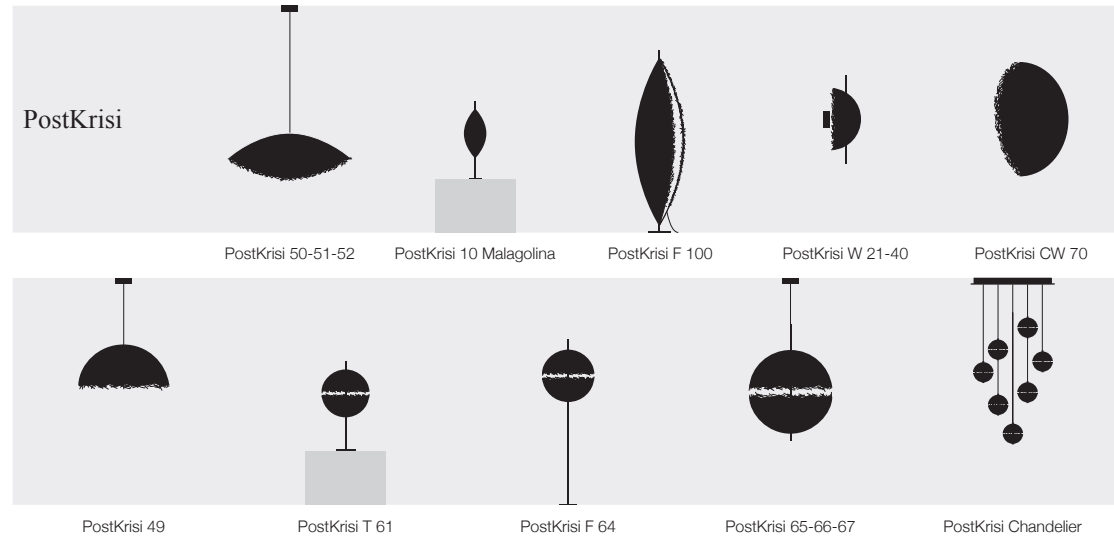

PostKrisi 50 / pendant lamp / 110V (bulb not supplied) - 240V

PK50LN / shade 85x35 cm natural / 1xE27 8W LED bulb (transparent*)	€	720,00
PK50LW / shade 85x35 cm white / 1xE27 8W LED bulb with silver crown	€	790,00
PK50LG / shade 85x35 cm gold / 1xE27 8W LED bulb with silver crown	€	965,00
PK50LS / shade 85x35 cm silver / 1xE27 8W LED bulb with silver crown	€	965,00

* available on request with silver crowned LED bulb

PostKrisi 51 / pendant lamp / 110V (bulb not supplied) - 240V

PK51LN / shade 115x40 cm natural / 1xE27 8W LED bulb (transparent*)	€	970,00
PK51LW / shade 115x40 cm white / 1xE27 8W LED bulb with silver crown	€	1.040,00
PK51LG / shade 115x40 cm gold / 1xE27 8W LED bulb with silver crown	€	1.215,00
PK51LS / shade 115x40 cm silver / 1xE27 8W LED bulb with silver crown	€	1.215,00

* available on request with silver crowned LED bulb

PostKrisi 52 / pendant lamp / 110V (bulbs not supplied) - 240V

PK52LN / shade 170x50 cm natural / 3xE27 8W LED bulb (transparent*)	€	1.270,00
PK52LW / shade 170x50 cm white / 3xE27 8W LED bulb with silver crown	€	1.430,00
PK52LG / shade 170x50 cm gold / 3xE27 8W LED bulb with silver crown	€	1.770,00
PK52LS / shade 170x50 cm silver / 3xE27 8W LED bulb with silver crown	€	1.770,00

* available on request with silver crowned LED bulb

PostKrisi 10 Malagolina / table lamp / 110-240V

PKM10LN / natural shade / 2x1W LED / dimmer included	€	600,00
PKM10LW / white shade / 2x1W LED / dimmer included	€	620,00
PKM10LG / gold shade / 2x1W LED / dimmer included	€	650,00
PKM10LS / silver shade / 2x1W LED / dimmer included	€	650,00

PostKrisi F 100 / standing lamp / 110-240V

PKF100W / white shade / 8x1W LED / dimmer included	€	2.425,00
PKF100G / gold shade / 8x1W LED / dimmer included	€	2.495,00
PKF100S / silver shade / 8x1W LED / dimmer included	€	2.495,00

PostKrisi W 21 / wall lamp / 110-240V

PKP21LN / shade Ø 21 cm natural / 2x1W LED / not dimmable	€	525,00
PKP21LW / shade Ø 21 cm white / 2x1W LED / not dimmable	€	545,00
PKP21LG / shade Ø 21 cm gold / 2x1W LED / not dimmable	€	570,00
PKP21LS / shade Ø 21 cm silver / 2x1W LED / not dimmable	€	570,00

PostKrisi W 40 / wall lamp / 110-240V

PKP40LW / shade Ø 40 cm white / 2x1W LED / not dimmable	€	730,00
PKP40LG / shade Ø 40 cm gold / 2x1W LED / not dimmable	€	760,00
PKP40LS / shade Ø 40 cm silver / 2x1W LED / not dimmable	€	760,00

PostKrisi CW 70 / wall or ceiling lamp / 110V (DALI dimmable) or 240V

PKCW7LVOG / shade Ø 70 cm / gold / 1x15W low voltage COB LED	€	1.415,00
PKCW7LVOS / shade Ø 70 cm / silver / 1x15W low voltage COB LED	€	1.415,00

PostKrisi 49 - 40/60 / pendant lamp / 110V (bulb not supplied) - 240V

PK494LWG / shade Ø 40 cm white/gold / 1xE27 8W LED bulb with silver crown	€	695,00
PK494LWS / shade Ø 40 cm white/silver / 1xE27 8W LED bulb with silver crown	€	695,00
PK496LWG / shade Ø 60 cm white/gold / 1xE27 8W LED bulb with silver crown	€	855,00
PK496LWS / shade Ø 60 cm white/silver / 1xE27 8W LED bulb with silver crown	€	855,00