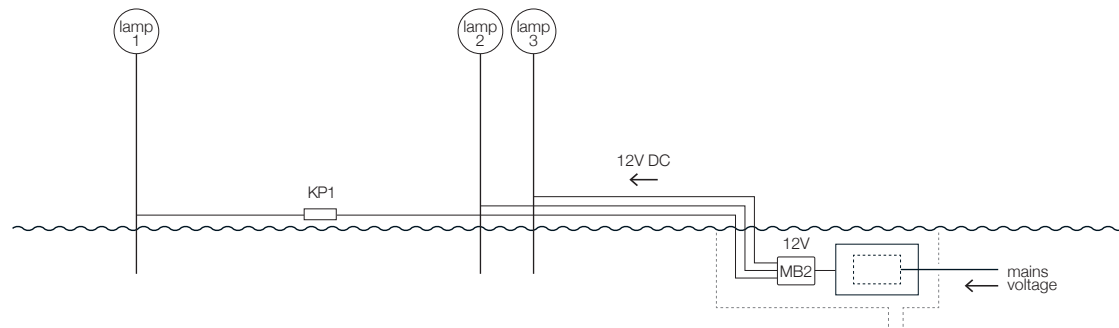

3	Connection type	For models	Power supply	Access. applied
	GEL BOX system (without well)	More (MR70/MR100/MR130)	code ED6	1x code ED6 1x code MB1 1x code MB2 1x code MSMP 3x code MPT*